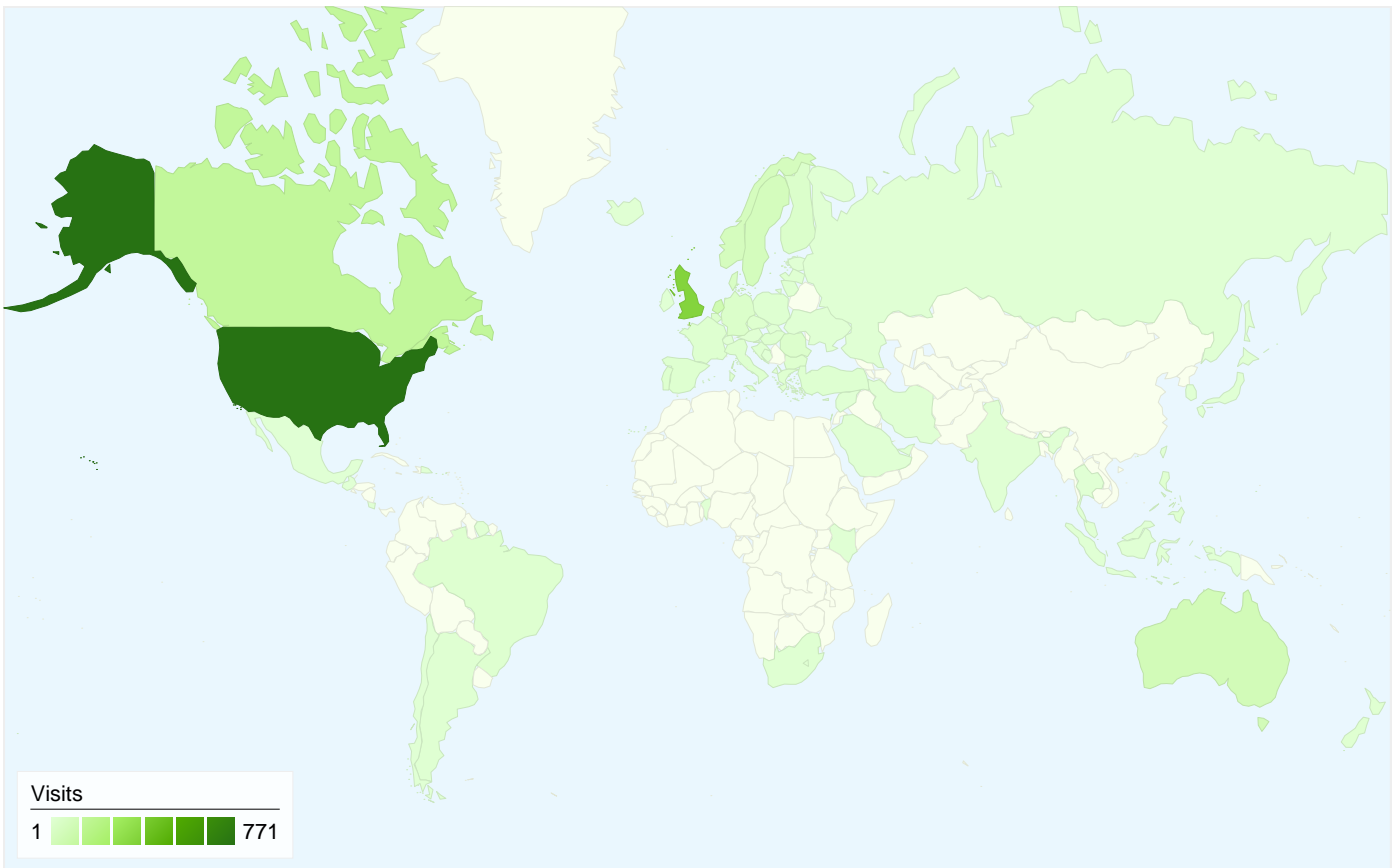

Visitors
1,643

Map Overlay world

Traffic Sources Overview

- **Search Engines**
1,660.00 (86.77%)
- **Referring Sites**
181.00 (9.46%)
- **Direct Traffic**
71.00 (3.71%)
- **Other**
1 (0.05%)

Content Overview

Browser	Visits	% visits	Connection Speed	Visits	% visits
Firefox	909	47.52%	Cable	712	37.22%
Internet Explorer	820	42.86%	DSL	585	30.58%
Safari	101	5.28%	Unknown	494	25.82%
Opera	64	3.35%	T1	74	3.87%
Mozilla	14	0.73%	Dialup	36	1.88%

All traffic sources sent a total of 1,913 visits

-  3.71% Direct Traffic
-  9.46% Referring Sites
-  86.77% Search Engines

Top Traffic Sources

Sources	Visits	% visits	Keywords	Visits	% visits
google (organic)	1,617	84.53%	warlock talents	50	3.01%
wow-unity.com (referral)	135	7.06%	shaman talent tree	49	2.95%
(direct) ((none))	71	3.71%	wow u n i t y guild	42	2.53%
yahoo (organic)	24	1.25%	warlock talent builds	38	2.29%
wikidot.com (referral)	11	0.58%	wow unity	34	2.05%

1,913 visits came from 73 countries/territories

Site Usage

Country/Territory	Visits	Pages/Visit	Avg. Time on Site	% New Visits	Bounce Rate
United States	771	1.50	00:00:47	93.00%	84.44%
United Kingdom	359	2.47	00:02:13	49.86%	57.38%
Canada	132	1.49	00:00:35	92.42%	80.30%
Netherlands	79	2.04	00:01:25	81.01%	63.29%
Australia	66	1.44	00:01:06	93.94%	84.85%
Sweden	54	1.69	00:00:38	83.33%	68.52%
Norway	52	1.69	00:01:46	30.77%	82.69%
Denmark	37	1.73	00:00:58	56.76%	62.16%
Germany	25	1.16	00:00:09	100.00%	92.00%
Finland	23	1.30	00:00:09	100.00%	82.61%