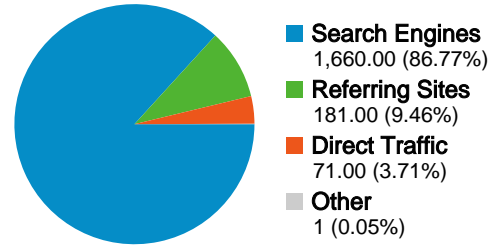

Top Traffic Sources

Sources	Visits	% visits	Keywords	Visits	% visits
google (organic)	1,617	84.53%	warlock talents	50	3.01%
wow-unity.com (referral)	135	7.06%	shaman talent tree	49	2.95%
(direct) ((none))	71	3.71%	wow u n i t y guild	42	2.53%
yahoo (organic)	24	1.25%	warlock talent builds	38	2.29%
wikidot.com (referral)	11	0.58%	wow unity	34	2.05%