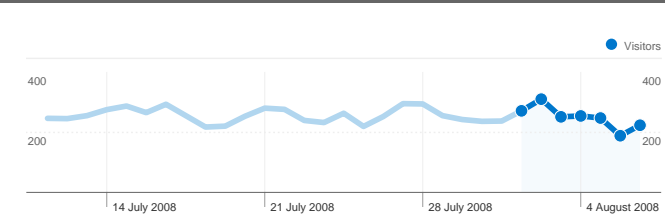

Site Usage

1,913 Visits

76.37% Bounce Rate

3,276 Page Views

00:01:08 Avg. Time on Site

1.71 Pages/Visit

80.82% % New Visits

Visitors Overview

1,913 visits came from 73 countries/territories

Site Usage

Country/Territory	Visits	Pages/Visit	Avg. Time on Site	% New Visits	Bounce Rate
United States	771	1.50	00:00:47	93.00%	84.44%
United Kingdom	359	2.47	00:02:13	49.86%	57.38%
Canada	132	1.49	00:00:35	92.42%	80.30%
Netherlands	79	2.04	00:01:25	81.01%	63.29%
Australia	66	1.44	00:01:06	93.94%	84.85%
Sweden	54	1.69	00:00:38	83.33%	68.52%
Norway	52	1.69	00:01:46	30.77%	82.69%
Denmark	37	1.73	00:00:58	56.76%	62.16%
Germany	25	1.16	00:00:09	100.00%	92.00%
Finland	23	1.30	00:00:09	100.00%	82.61%