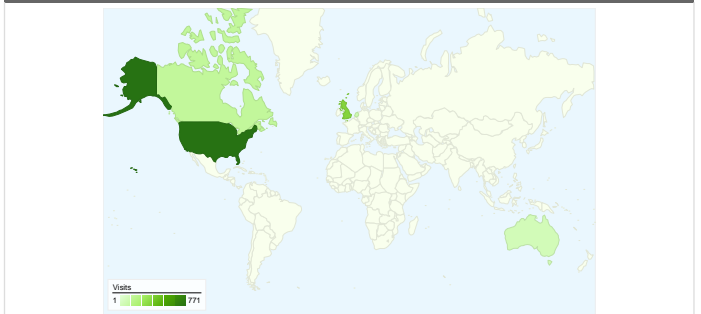

Site Usage

1,913 Visits

76.37% Bounce Rate

3,276 Page Views

00:01:08 Avg. Time on Site

1.71 Pages/Visit

80.82% % New Visits

Visitors Overview

Visitors
1,643

Map Overlay world

Traffic Sources Overview

- **Search Engines**
1,660.00 (86.77%)
- **Referring Sites**
181.00 (9.46%)
- **Direct Traffic**
71.00 (3.71%)
- **Other**
1 (0.05%)

Content Overview

1,913 visits came from 73 countries/territories

Site Usage

Country/Territory	Visits	Pages/Visit	Avg. Time on Site	% New Visits	Bounce Rate
United States	771	1.50	00:00:47	93.00%	84.44%
United Kingdom	359	2.47	00:02:13	49.86%	57.38%
Canada	132	1.49	00:00:35	92.42%	80.30%
Netherlands	79	2.04	00:01:25	81.01%	63.29%
Australia	66	1.44	00:01:06	93.94%	84.85%
Sweden	54	1.69	00:00:38	83.33%	68.52%
Norway	52	1.69	00:01:46	30.77%	82.69%
Denmark	37	1.73	00:00:58	56.76%	62.16%
Germany	25	1.16	00:00:09	100.00%	92.00%
Finland	23	1.30	00:00:09	100.00%	82.61%